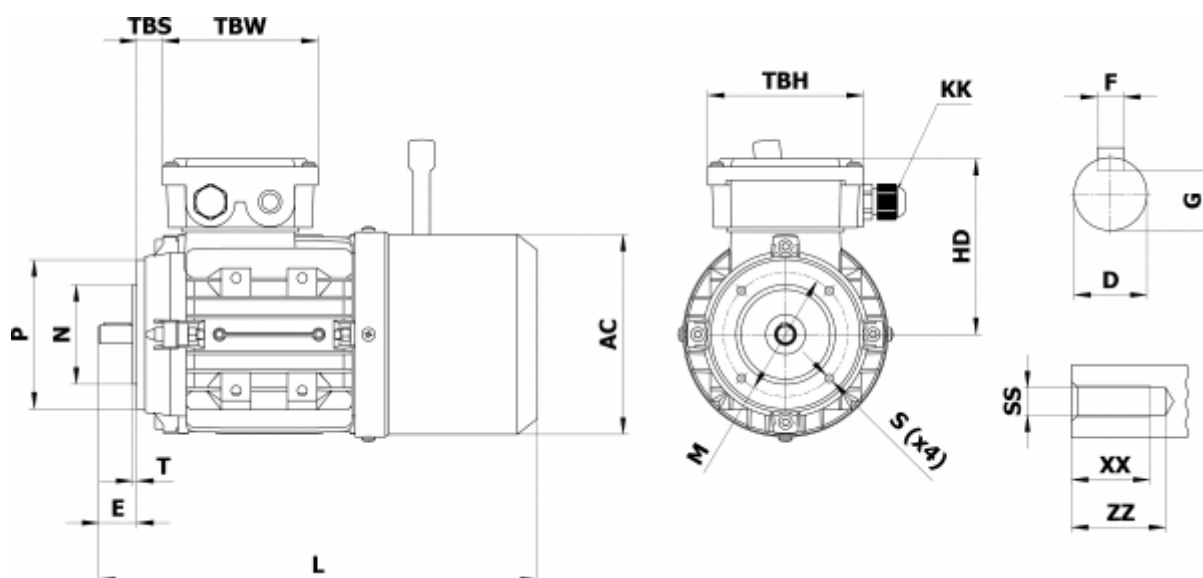

# Data Sheet

Article number: 250400400415

Description: Kleedrive brake motor MSB 112M-4 4.0kw 1400 rpm  
3x400/690V 50HZ IP55 B14 DC-brake

## Measures

AA = 220	KK = 2-M25x1,5	T = 3.5
AC = Ø229	L = 462	TBH = 112
AD = 279	M = Ø130	TBS = 32
D = Ø28	N = Ø110	TBW = 112
E = 60	P = Ø160	XX = 22
F = 8	R = 0	ZZ = 30
G = 24	S = M8	
HD = 167	SS = M10	